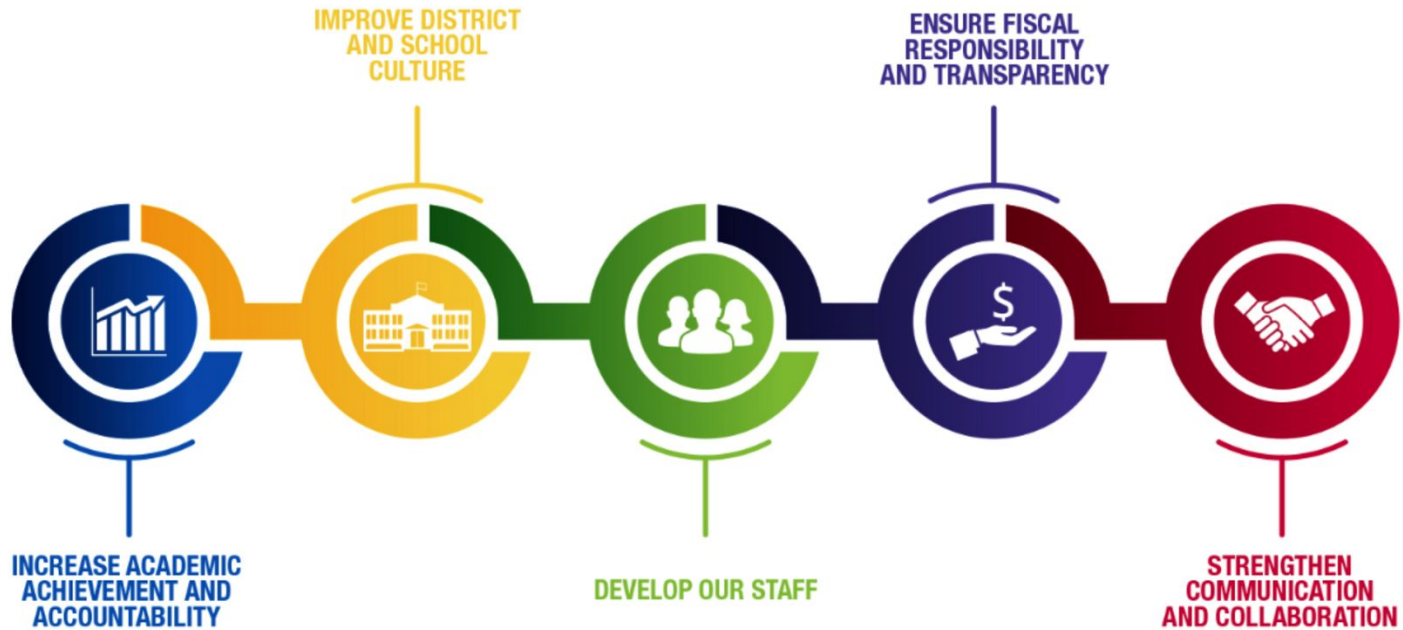

Five Priorities for Success